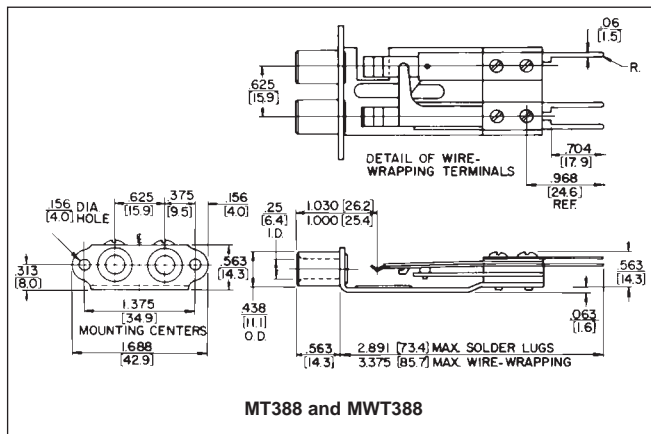

1/4" LONG FRAME TELEPHONE TWIN JACKS

SCHEMATIC CIRCUITS

MT388 and MWT388

MT389 and MWT389

MT388 and MWT388

MT389 and MWT389

DIMENSIONS ARE FOR REFERENCE ONLY $\frac{\text{Inch}}{\text{(mm)}}$

NOTE: Contact your Switchcraft Representative for price and delivery.