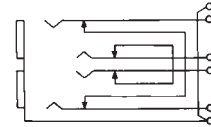

1/4" LONG FRAME TELEPHONE TWIN JACKS

SCHEMATIC CIRCUITS

MT388 and MWT388

MT389 and MWT389

MT388 and MWT388

MT389 and MWT389

DIMENSIONS ARE FOR REFERENCE ONLY $\frac{\text{Inch}}{\text{(mm)}}$

NOTE: Contact your Switchcraft Representative for price and delivery.