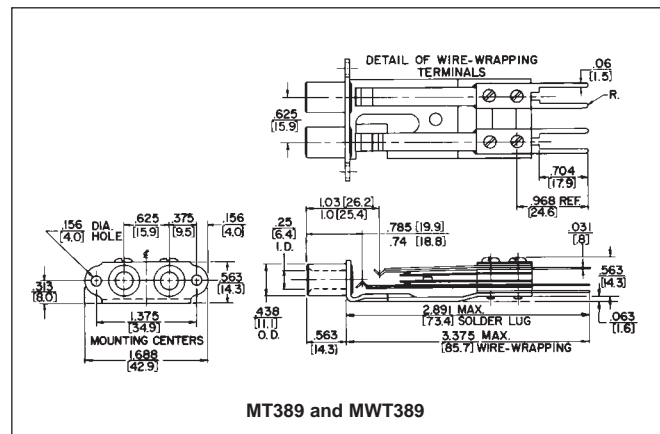

1/4" LONG FRAME TELEPHONE TWIN JACKS

SCHEMATIC CIRCUITS

MT388 and MWT388

MT389 and MWT389

MT388 and MWT388

MT389 and MWT389

DIMENSIONS ARE FOR REFERENCE ONLY $\frac{\text{Inch}}{\text{(mm)}}$

NOTE: Contact your Switchcraft Representative for price and delivery.